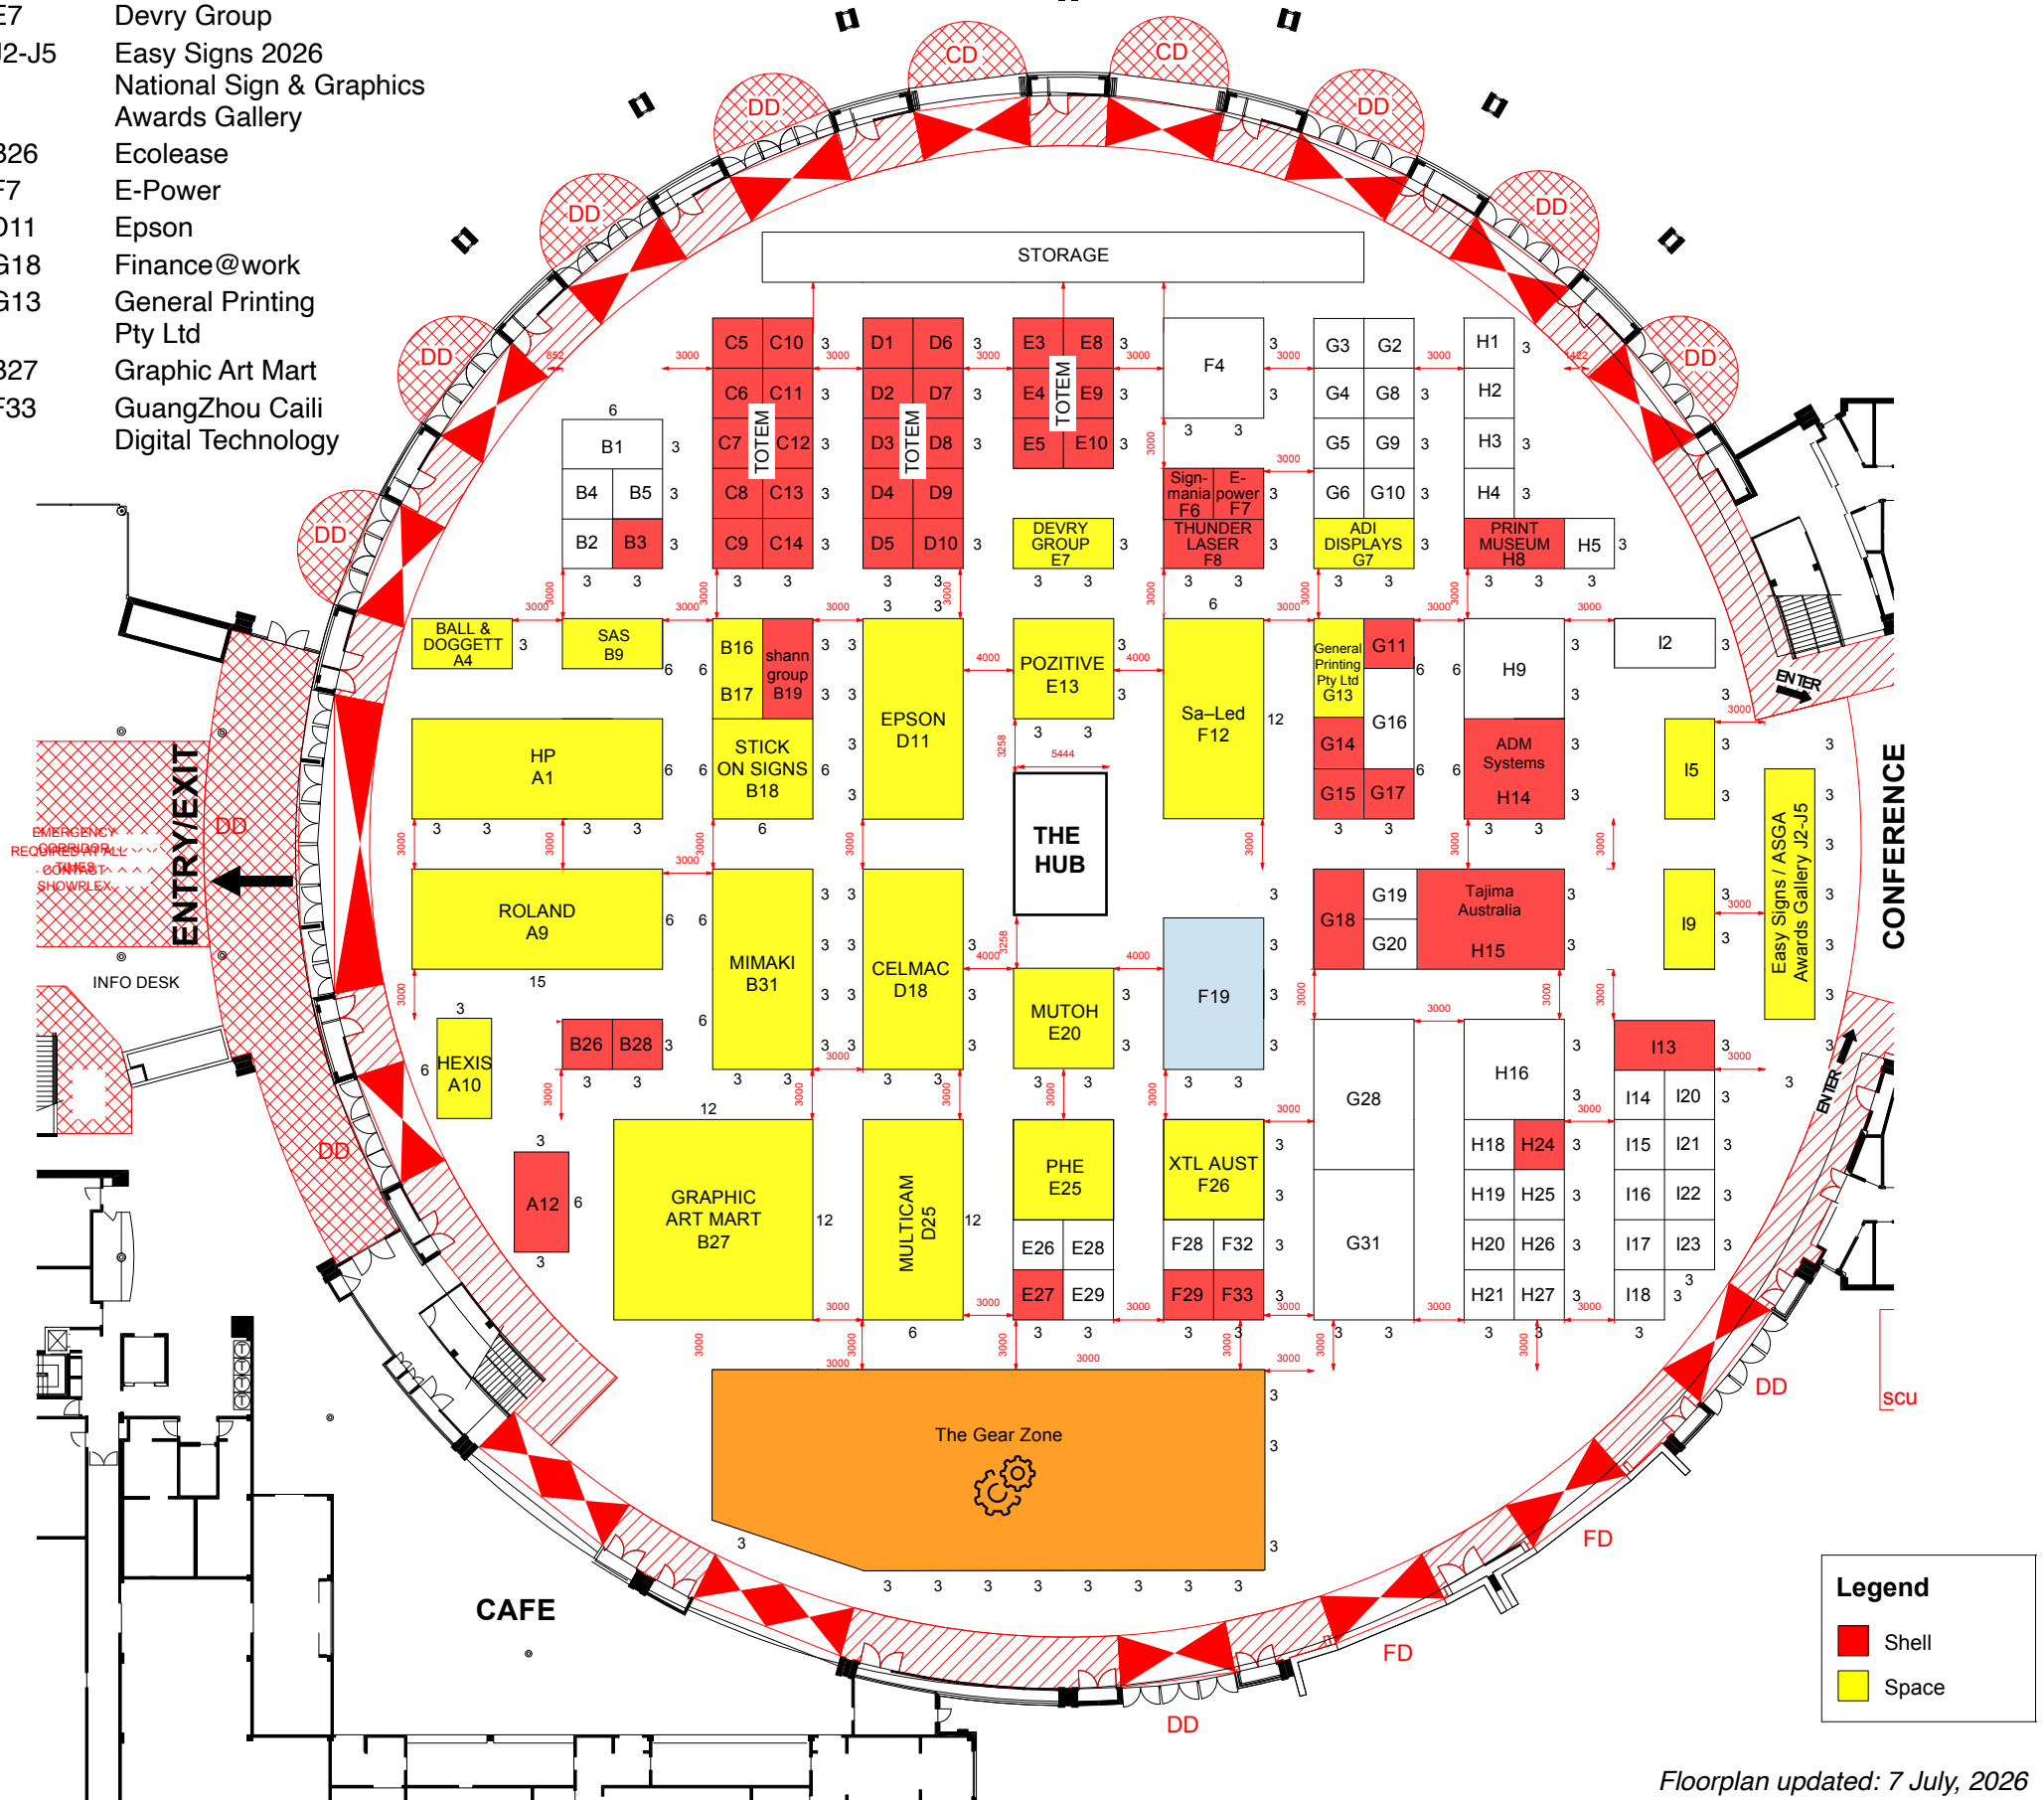

## CONFERENCE & EXPO 2026

2-4 September 2026 | Sydney Showground

Floorplan updated: 7 July, 2026